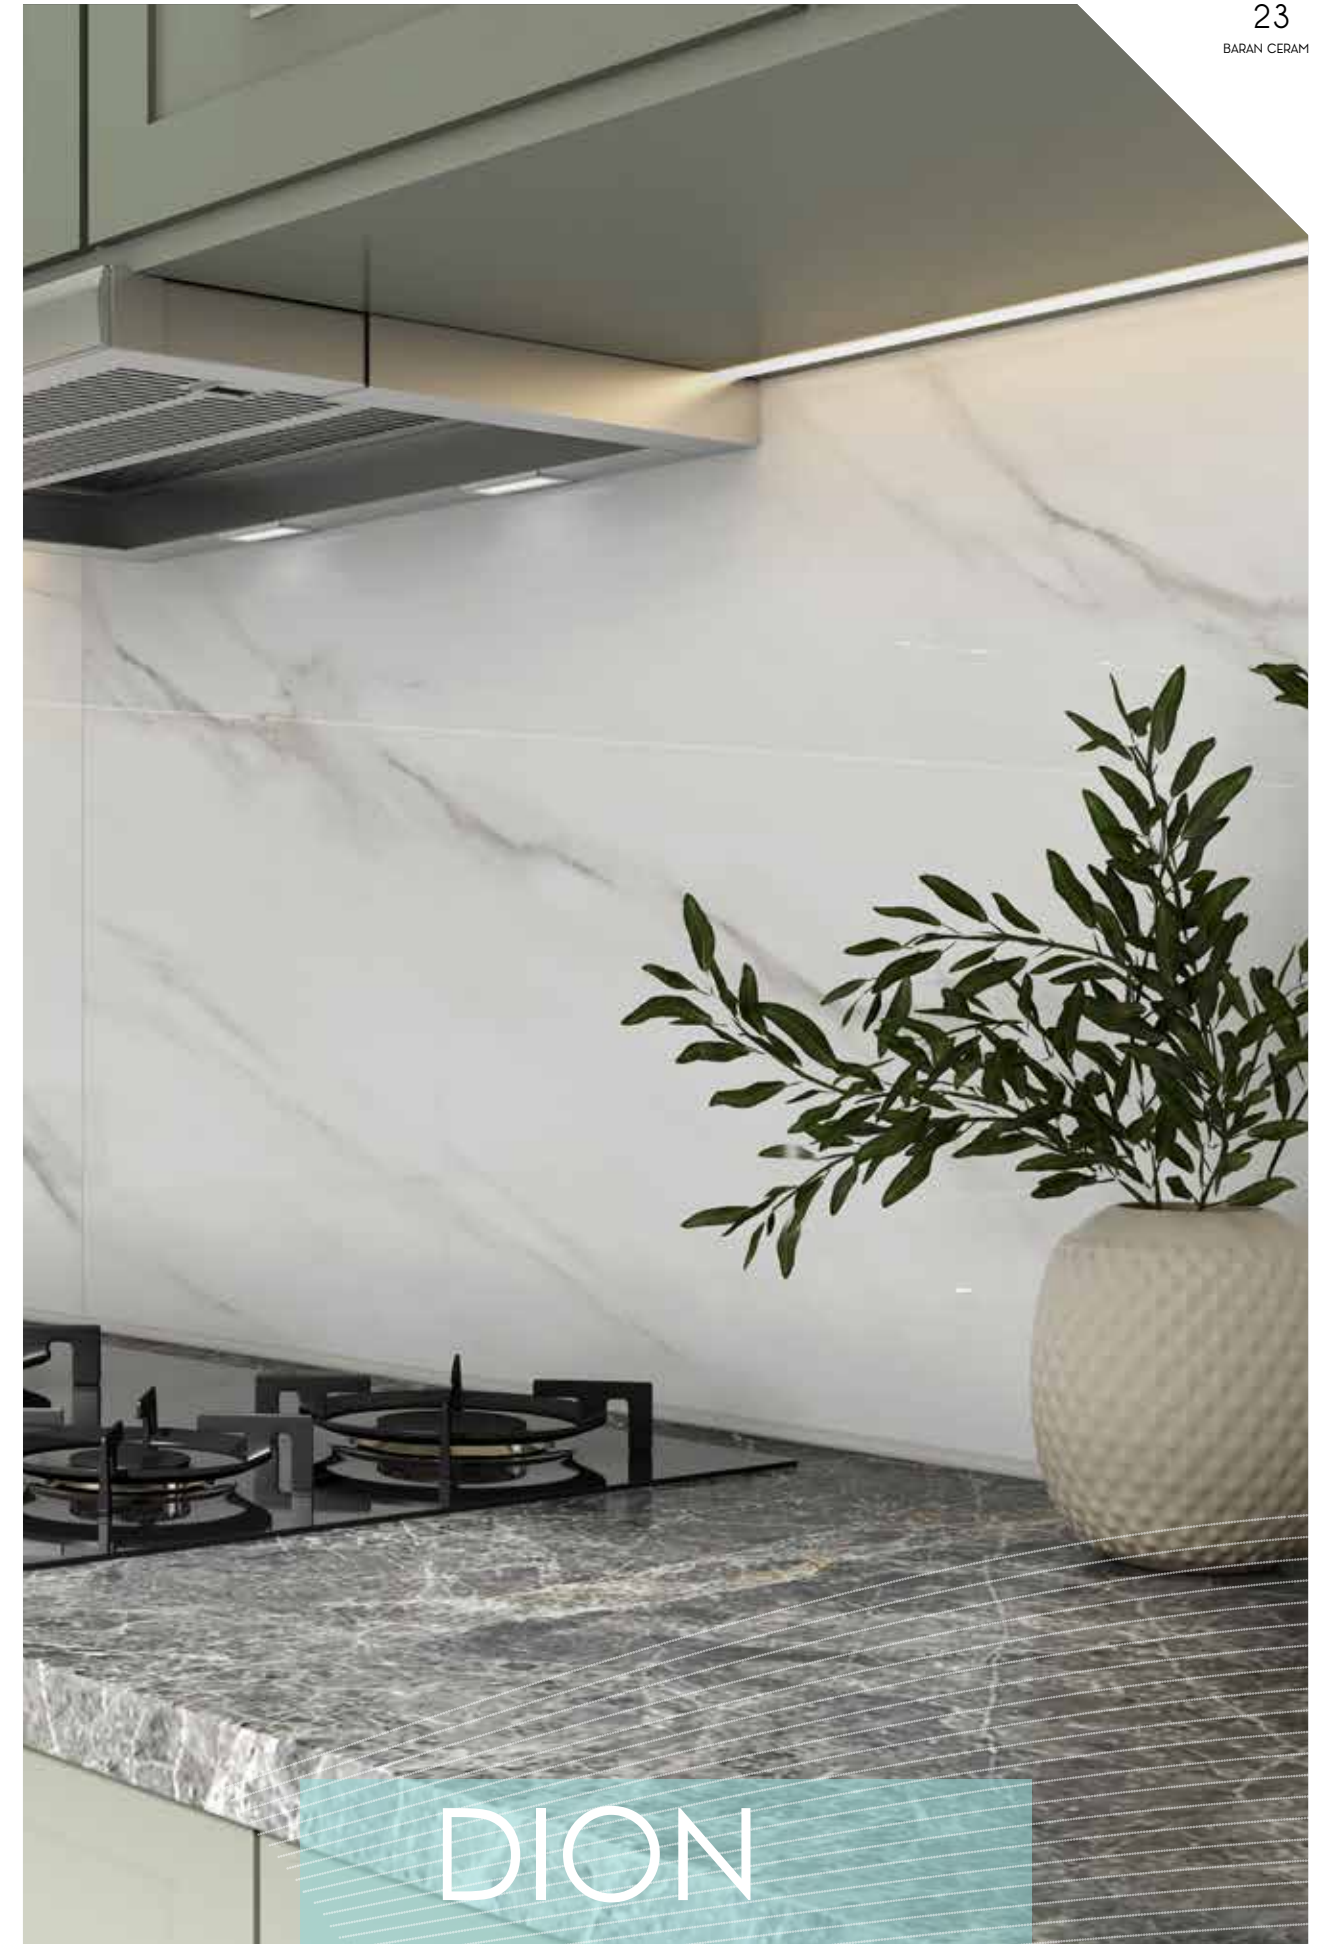

ARSON

20

BARAN CERAM

DION

60X120

TECHNICAL INFORMATION

PORCELAIN
WALL
FLOOR
POLISHED
OUTDOOR
INDOOR
RANDOM FACE

4