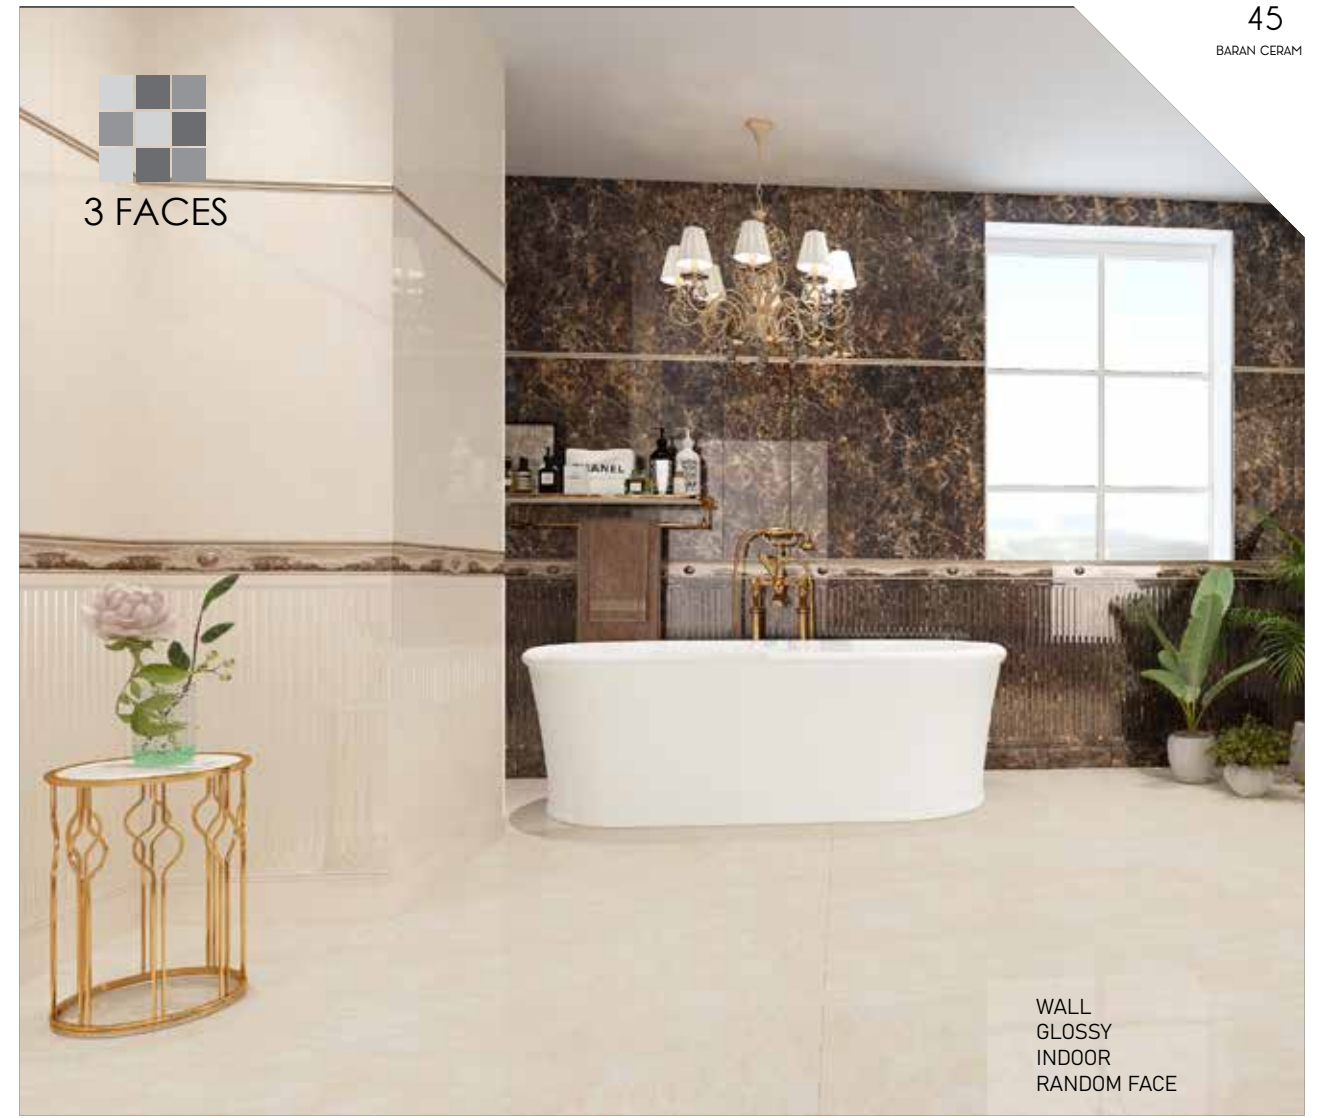

42

BARAN CERAM

4 FACES

WALL
GLOSSY
INDOOR
RANDOM FACE

ALEGRO 30X90

TECHNICAL INFORMATION

3 FACES

WALL
GLOSSY
INDOOR
RANDOM FACE