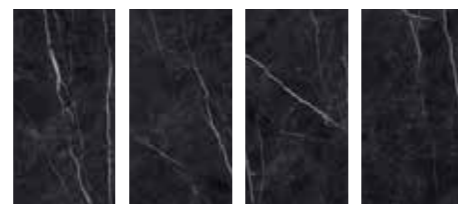

KENZO

LIGHT GRAY- DARK GRAY

TECHNICAL INFORMATION

60x120

4

PORCELAIN
WALL
FLOOR
POLISHED
OUTDOOR
INDOOR
RANDOM FACE

PORCELAIN
WALL
FLOOR
POLISHED
OUTDOOR
INDOOR
RANDOM FACE