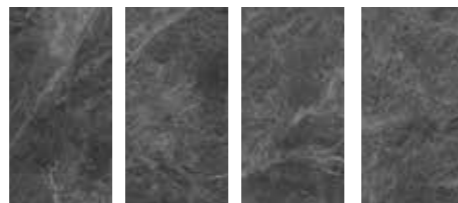

PORCELAIN
WALL
FLOOR
POLISHED
OUTDOOR
INDOOR
RANDOM FACE

KOPER

60x120

LIGHT GRAY- DARK GRAY

TECHNICAL INFORMATION       

PORCELAIN
WALL
FLOOR
POLISHED
OUTDOOR
INDOOR
RANDOM FACE

PORCELAIN
WALL
FLOOR
POLISHED
OUTDOOR
INDOOR
RANDOM FACE